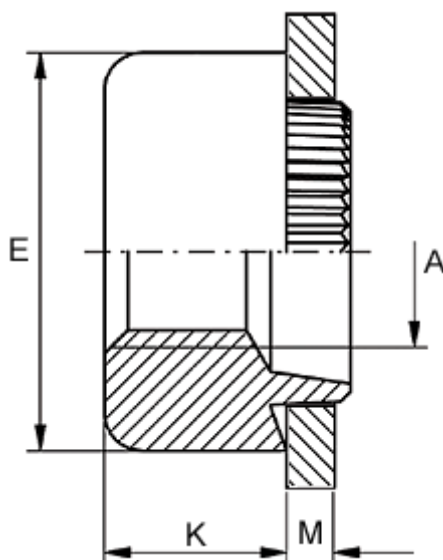

Article number: 12718000035120

Description: KLEE-coil 718 000 035.120

M3,5 Unhardened, zinc-pl. & chr. yellow

## Measures

|  |        |
|--|--------|
| Female thread A                            | = M3,5 |
| Height K                                   | = 4.0  |
| Outer diameter E                           | = 10.0 |
| Plate thickness                            | = 5.0  |
| Recommended bore diameter for extreme load | = 7.0  |
| Recommended bore diameter for normal use   | = 7.0  |